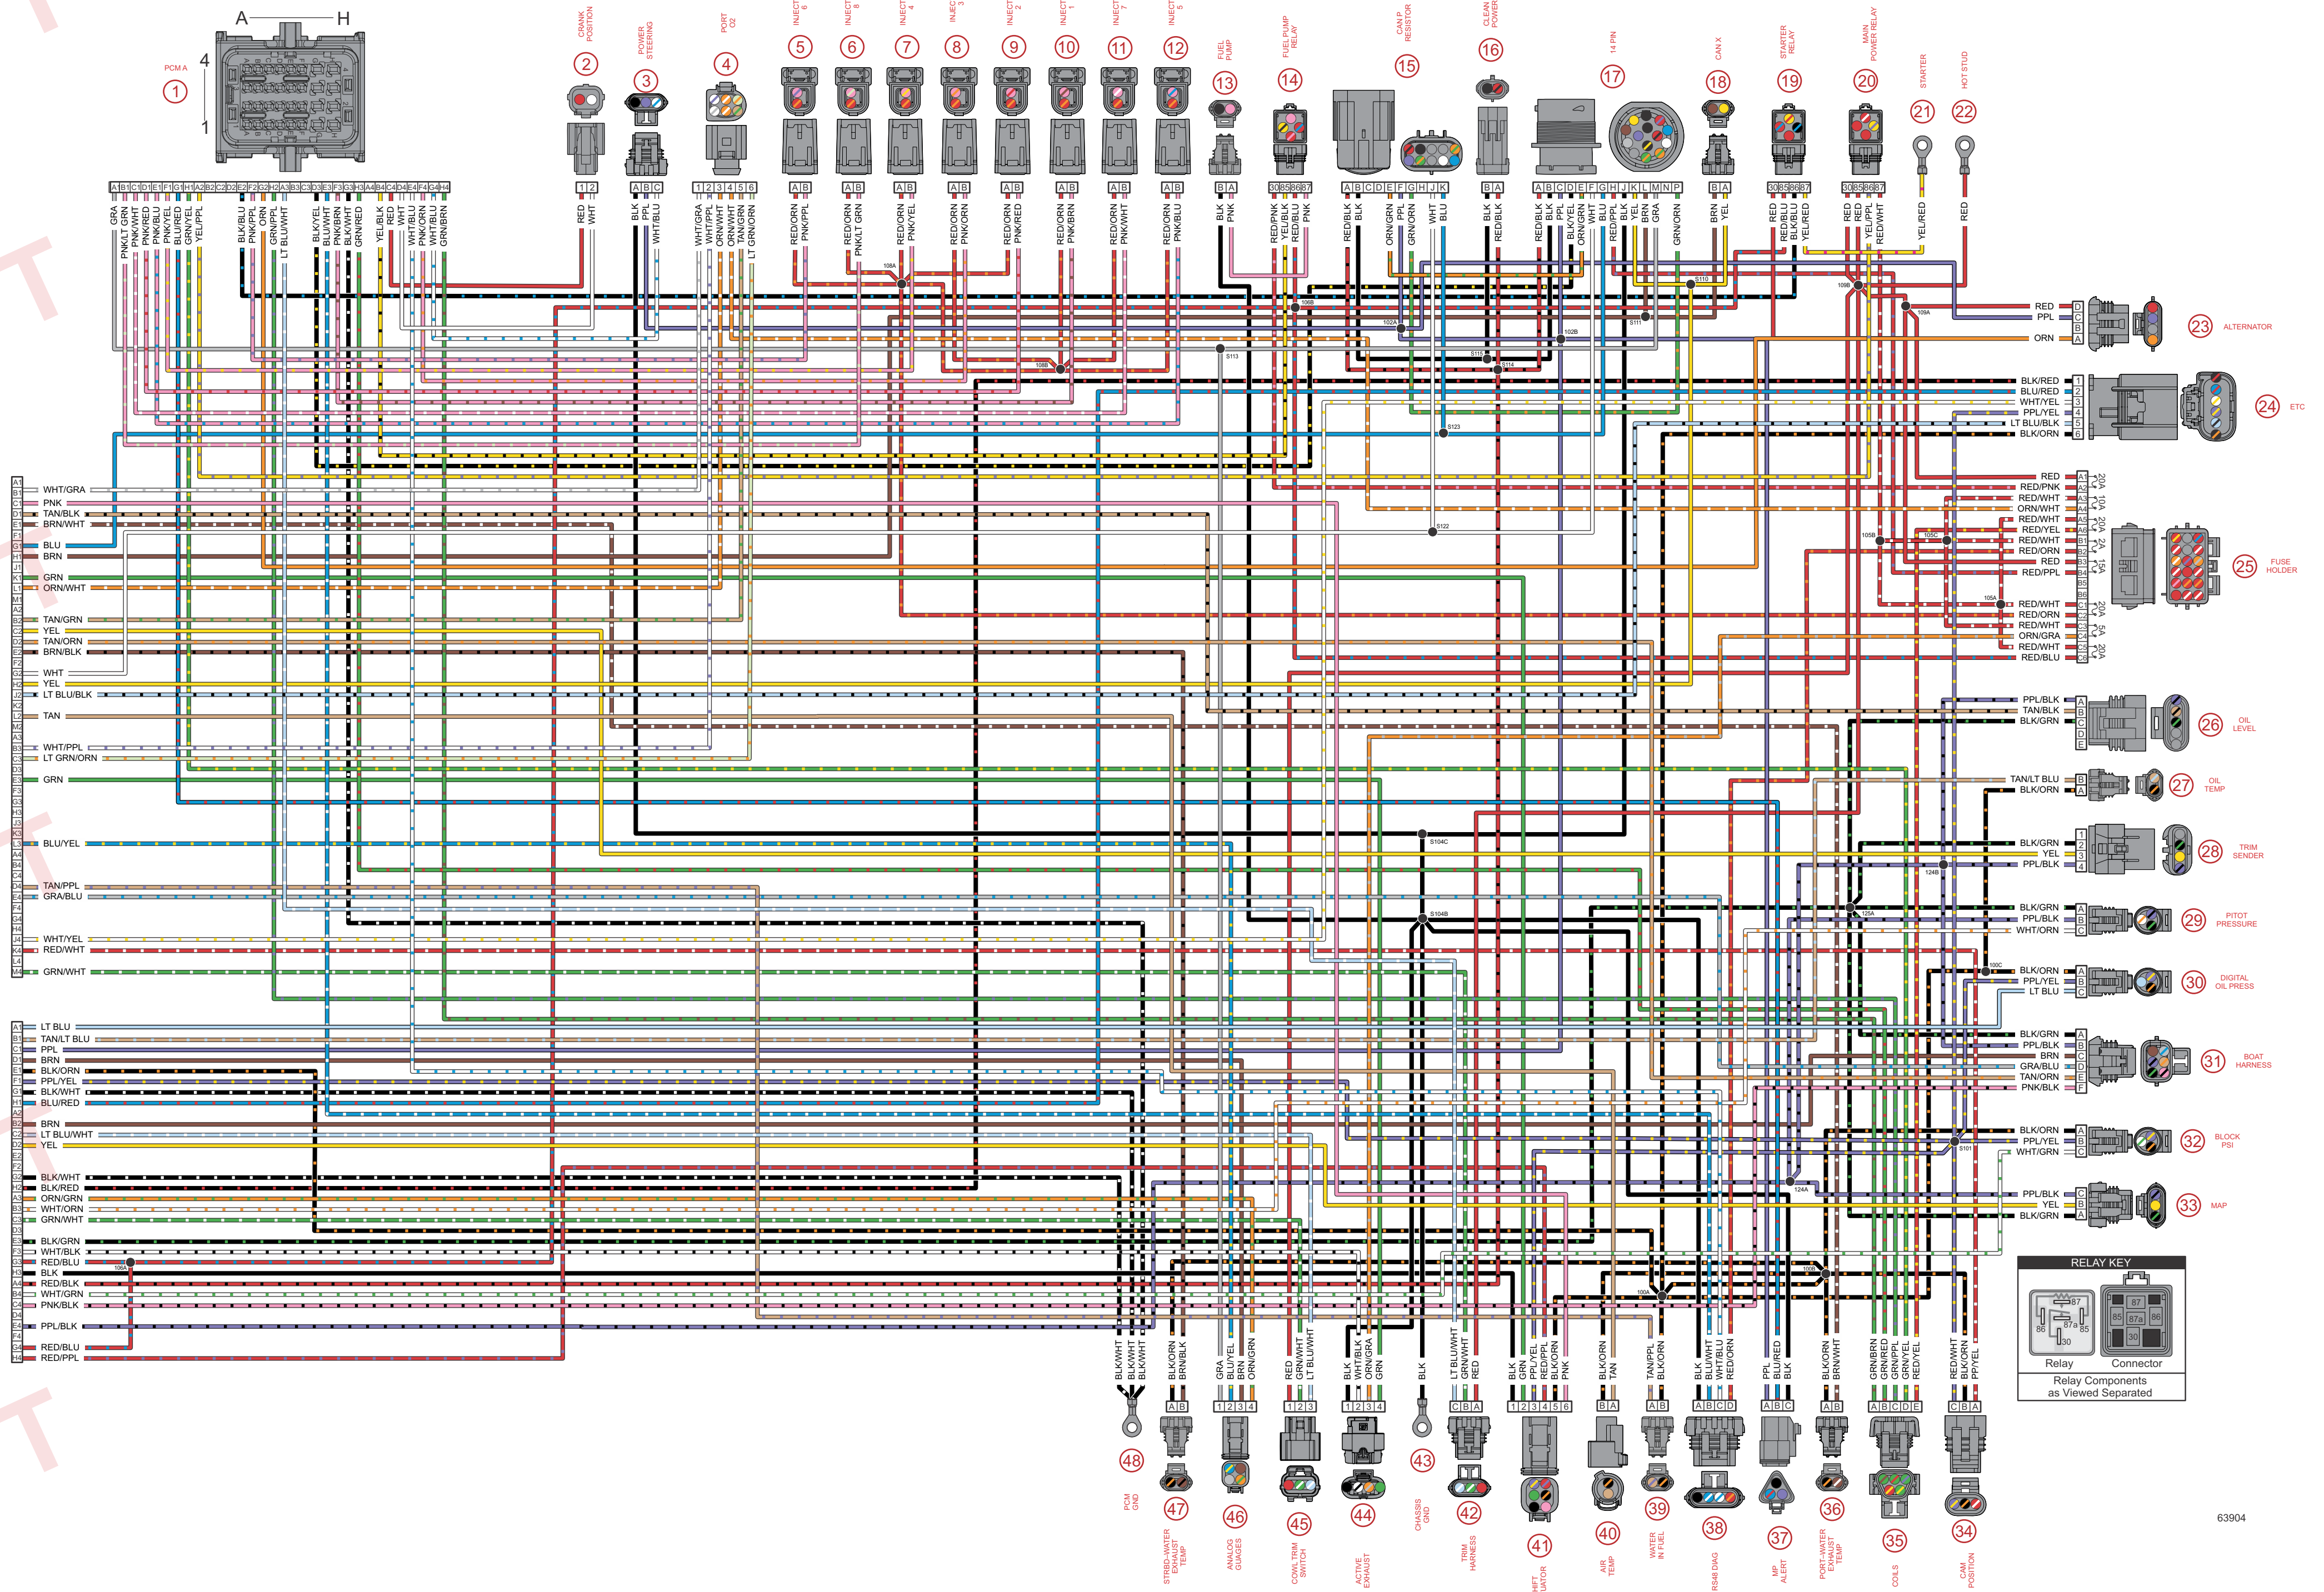

4.6L V8 DTS
Wiring Diagram

DRAFT

DRAFT

DRAFT

DRAFT

4.6L V8 Non-DTS Wiring Diagram

DRAFT

3.4L V6 DTS Wiring Diagram

DRAFT

3.4L V6 Non-DTS Wiring Diagram

DRAFT