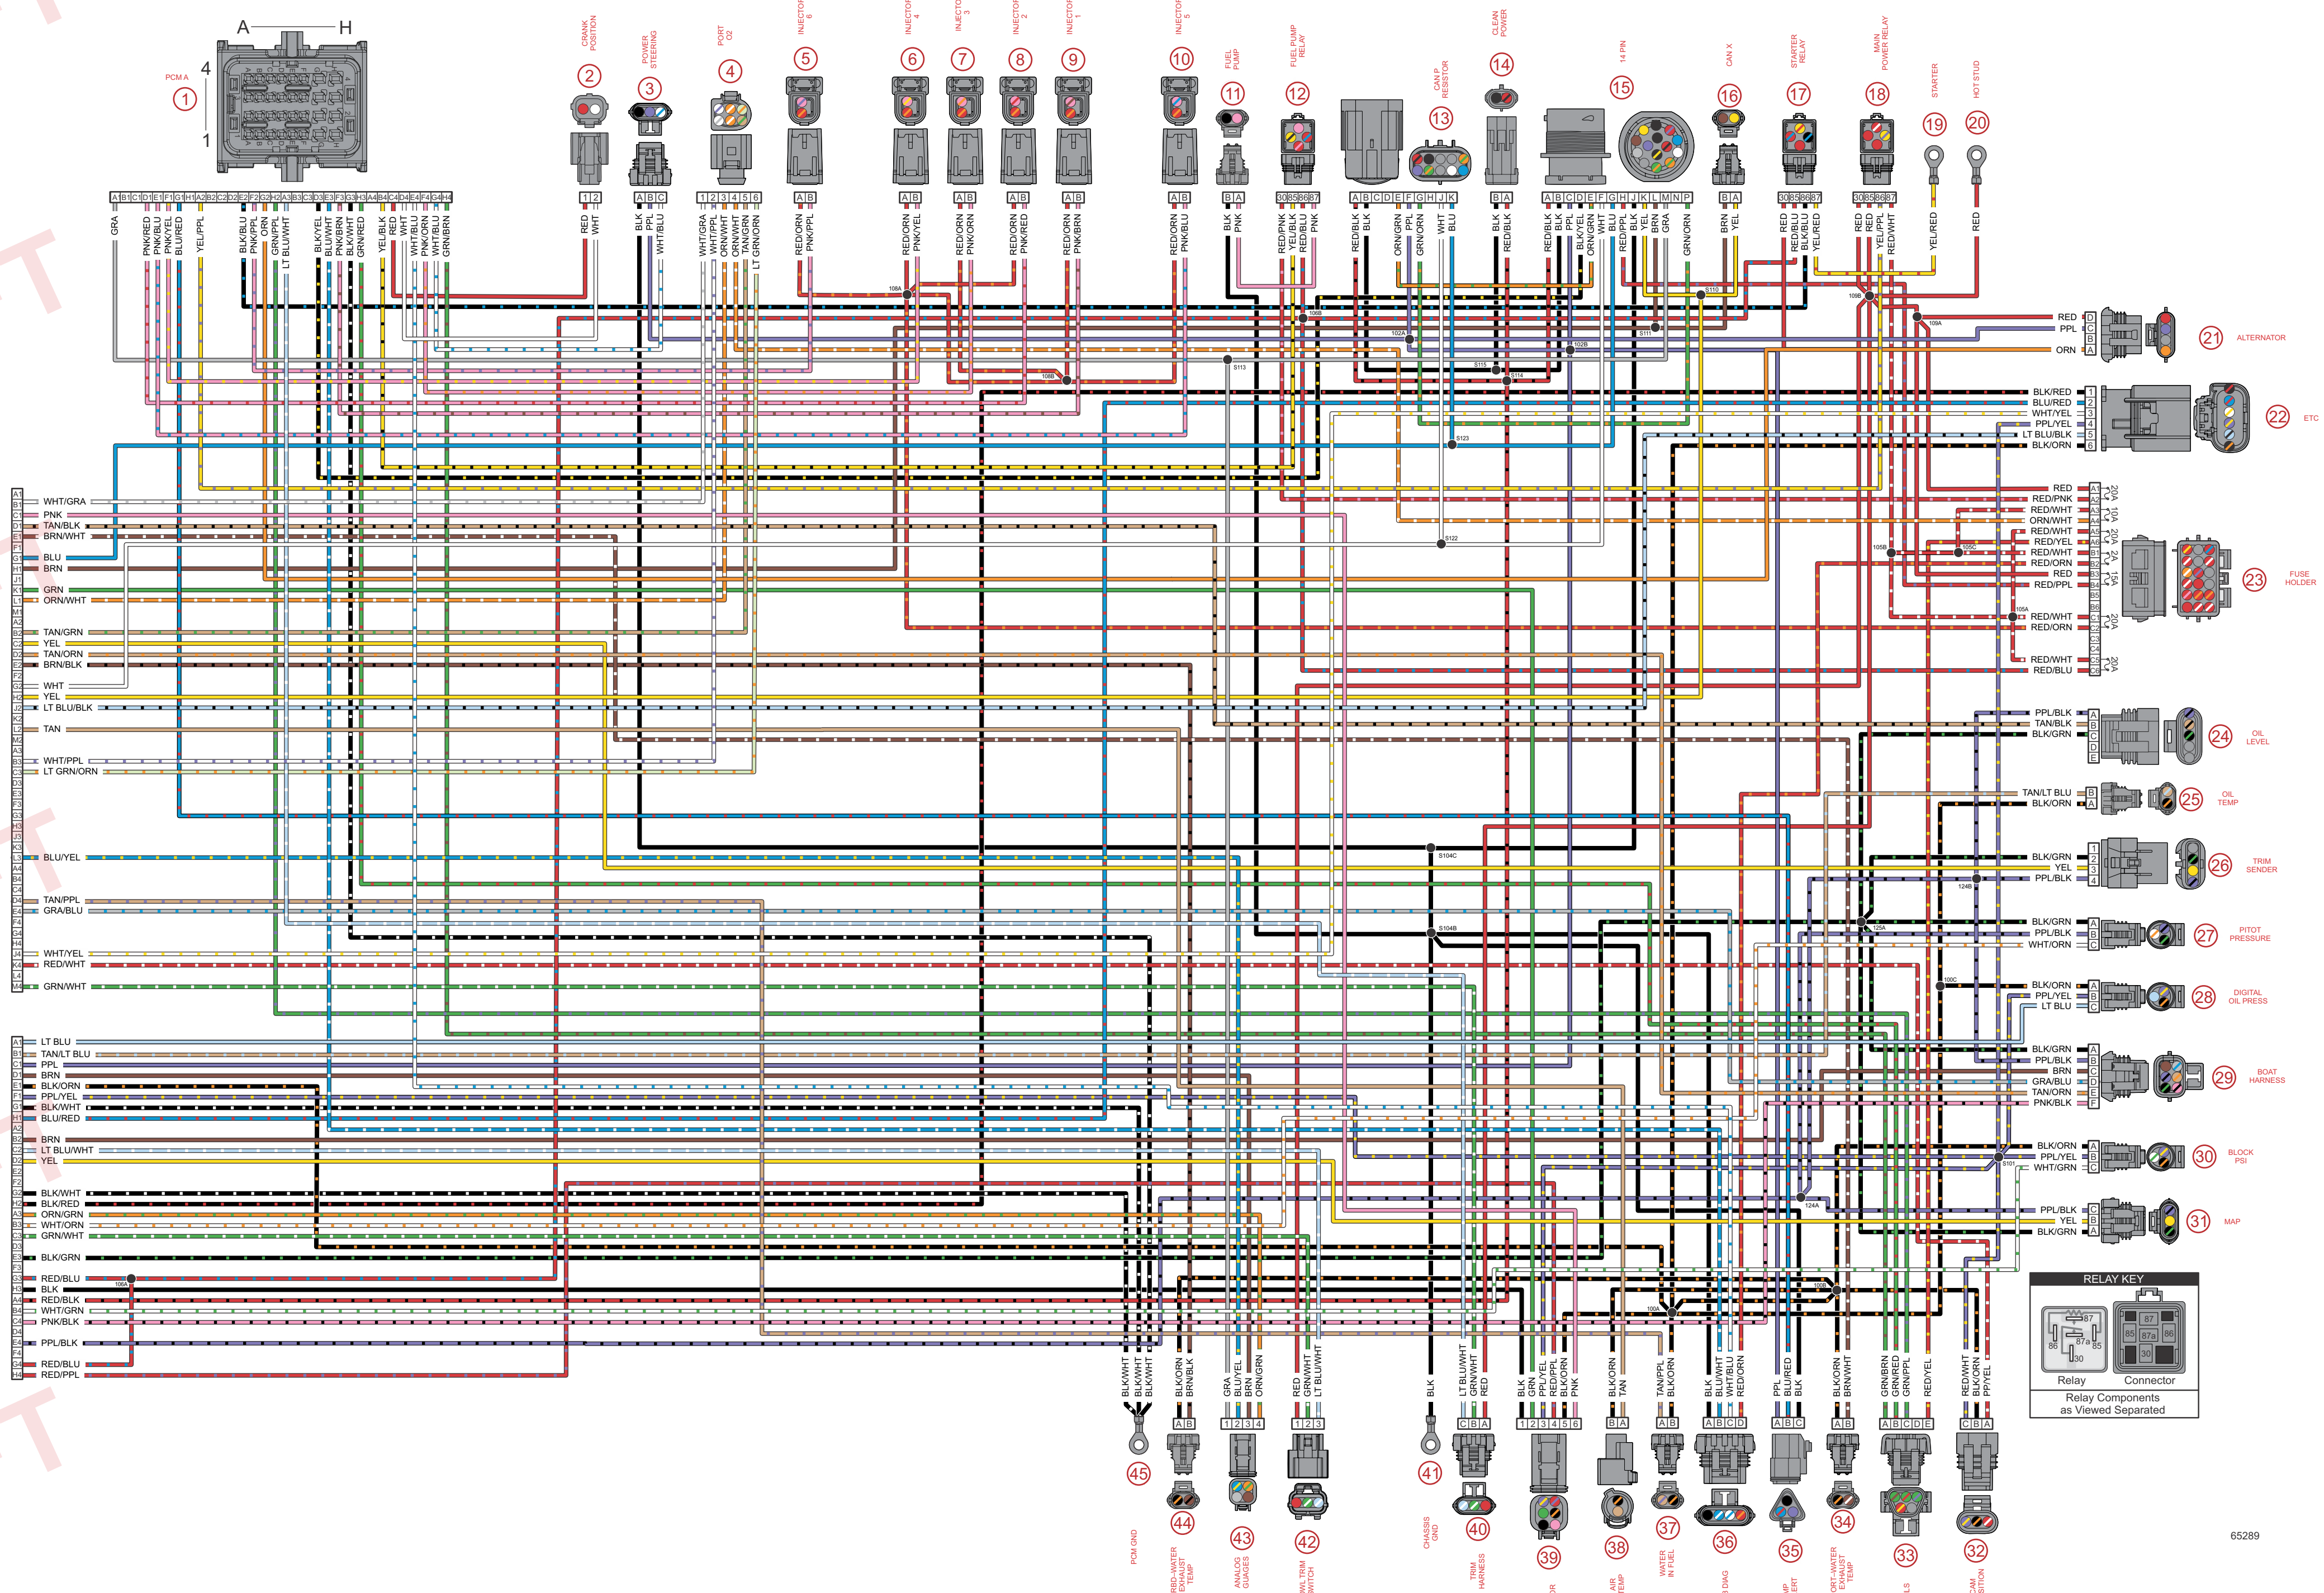

4.6L V8 DTS
Wiring Diagram

DRAFT

DRAFT

DRAFT

DRAFT

4.6L V8 Non-DTS Wiring Diagram

DRAFT

3.4L V6 DTS Wiring Diagram

DRAFT

3.4L V6 Non-DTS Wiring Diagram

DRAFT