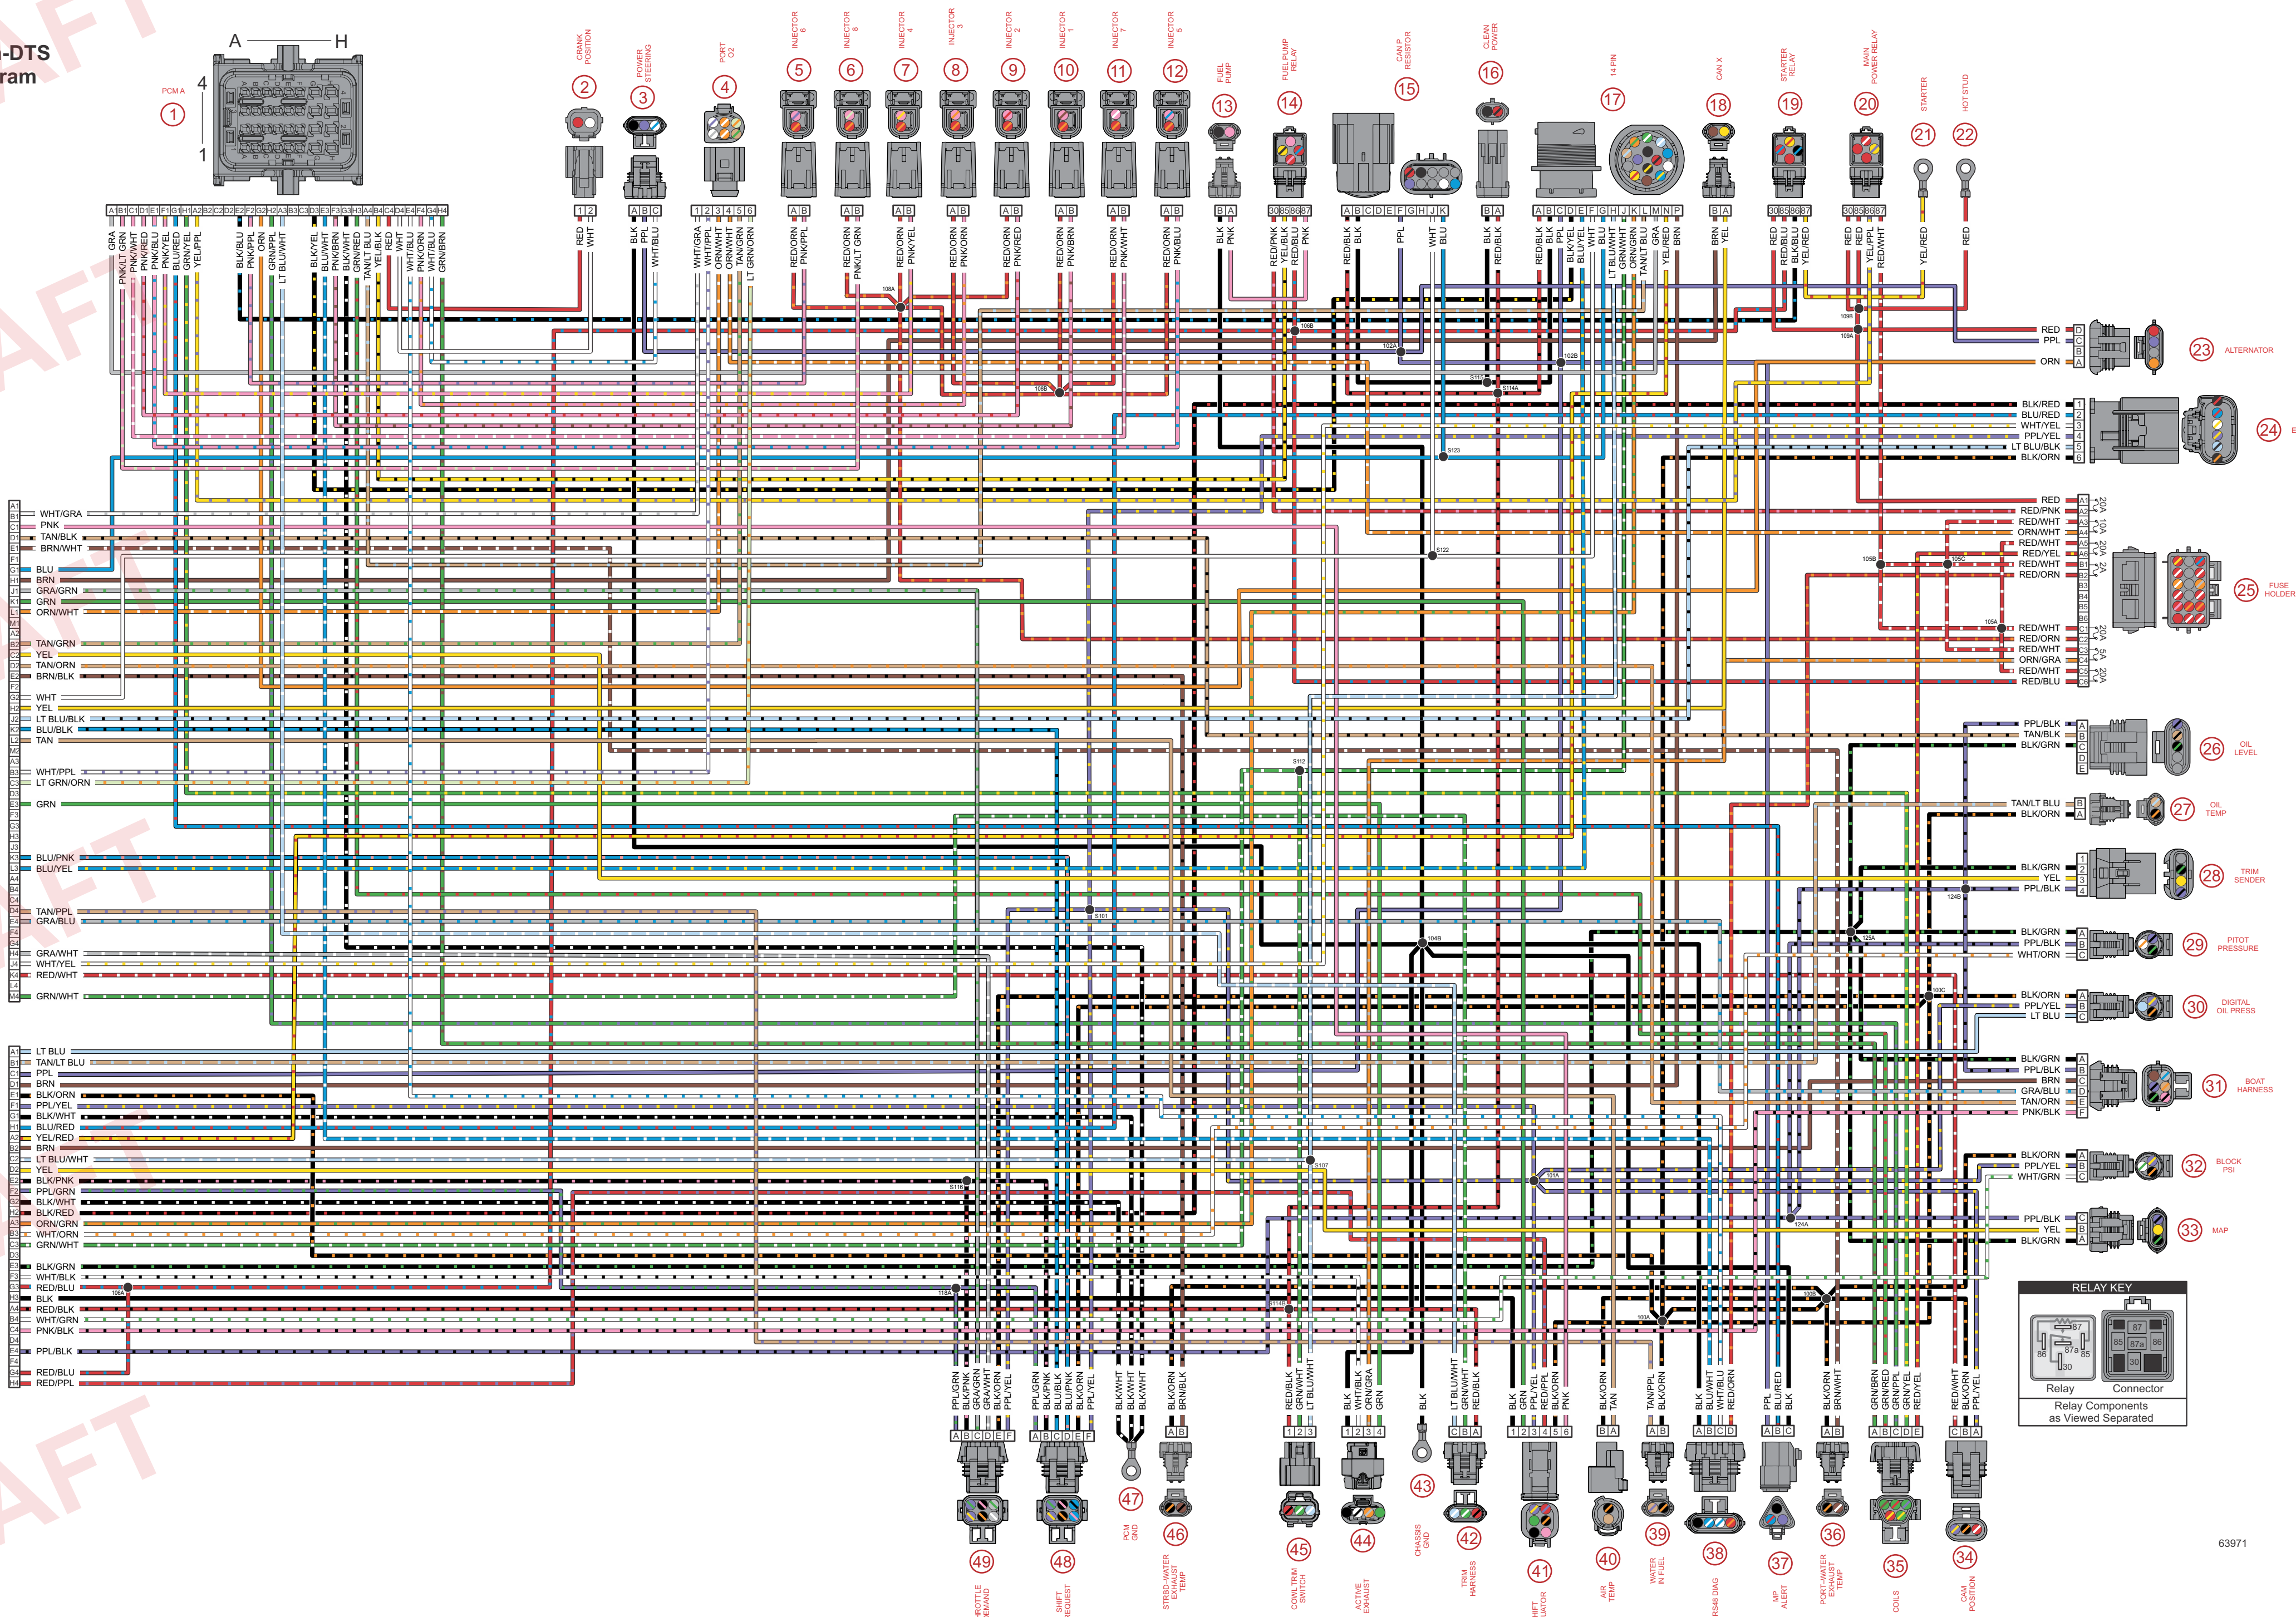

4.6L V8 DTS
Wiring Diagram

DRAFT

DRAFT

DRAFT

DRAFT

4.6L V8 Non-DTS Wiring Diagram

DRAFT

3.4L V6 DTS Wiring Diagram

DRAFT

3.4L V6 Non-DTS Wiring Diagram

DRAFT